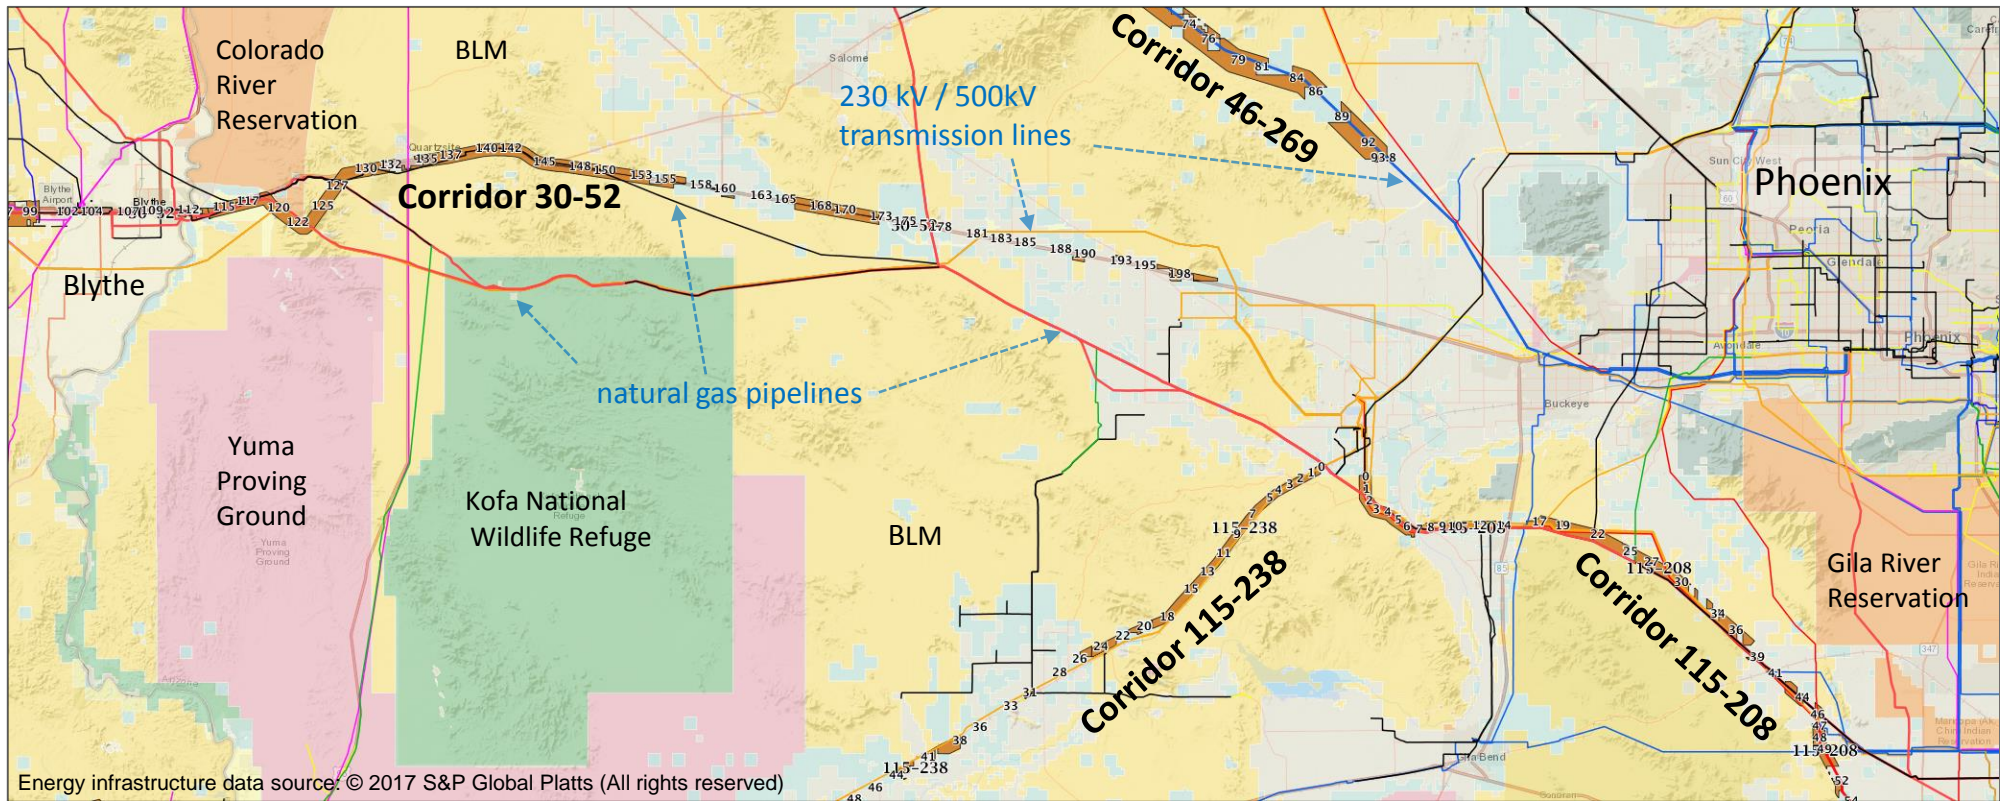

Section 368 Energy Corridor Mapping Tool

Register at: <https://bogi.evs.anl.gov/section368/portal>

Free online mapping tool:

- Facilitates use and management of the West-wide energy corridors for energy transportation.
- Provides data on the energy corridors and existing pipeline / electric transmission line infrastructure.
- Provides data on natural and cultural resources within and adjacent to the corridors.
- Facilitates feedback on corridor reviews through online commenting and access to corridor abstracts.